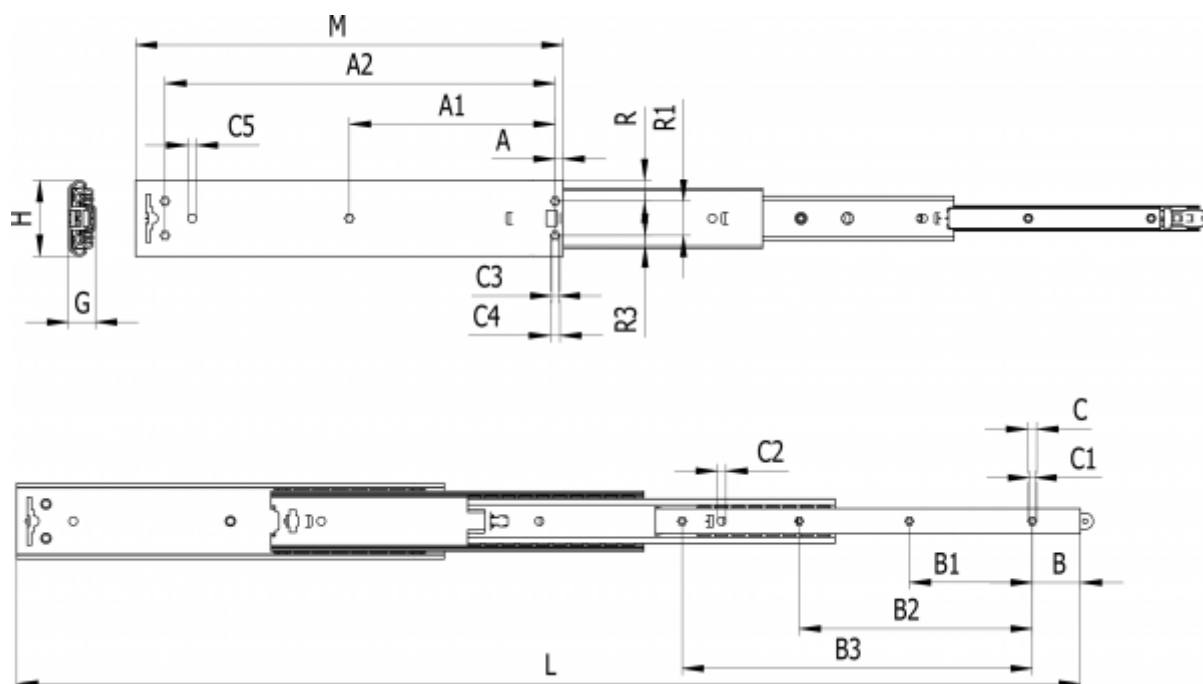

Article number: 11111M33

Description: Thomas Regout Telescopic Slide 11111M33 CONDOR, 4-piece
Length 400 mm / load cap. 90 kg / extension 595 mm

Measures

A = 7.5	C1 = 5.1	Load capacity = 90
A1 = 200	C2 = 8	M = 400
A2 = 365	C3 = 6.5	R = 19.45
B = 45	C4 = 9.5	R1 = 32.02
B1 = 115	C5 = 8	R2 = 19.45
B2 = 218	G = 25.1	
B3 = 327.5	H = 70.9	
C = 8.1	L = 595	